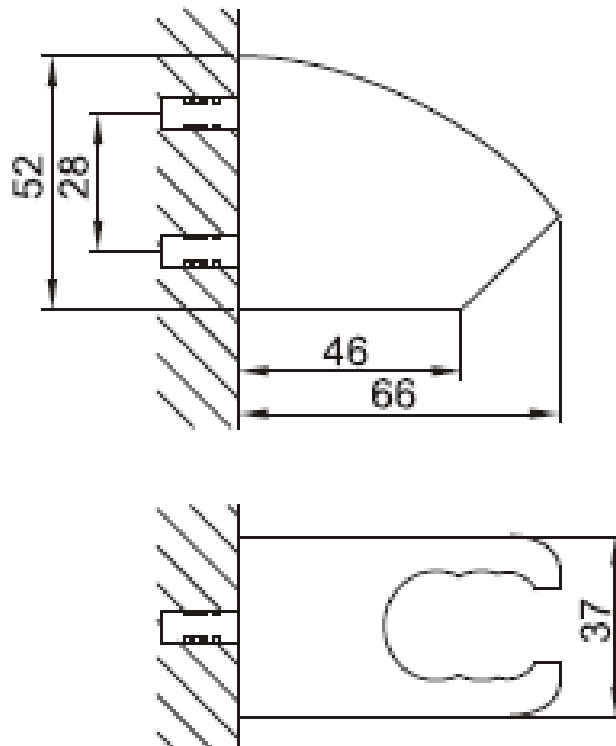

Brand : CAE, China
Name : Fixed shower holder
Item Code : 53.09301 SP
Color / Finish: Chrome Plated
Dimensions : 52mm height

Product info:

- 2-positions Fixed shower holder

Flushing of pipe must be done before fittings are installed. Failure to do so voids the warranty.
Follow cleaning instructions and avoid using any harmful chemicals.
All information is for reference only. Installation shall always be based on the specs provided with actual delivered items.
For more info, visit www.sanitecph.com